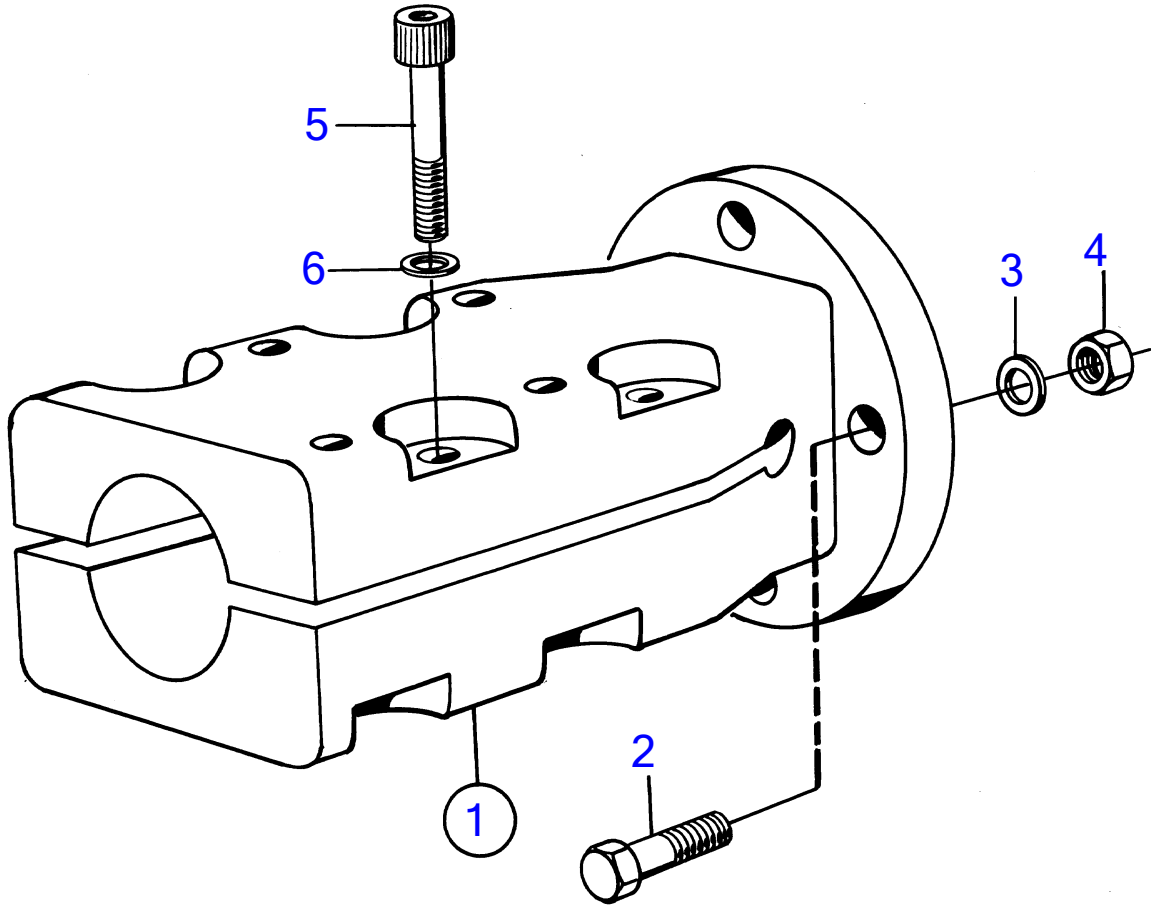

AD41D, D41D, TAM41D, TMD41D

4623

AD41D, D41D, TAMD41D, TMD41D

REF	PART NO.	QTY	DESCRIPTION	NOTES
1	(853795)	1	Clamp coupling	For 40mm propeller shaft., For PRM reverse gear., Obsolete part
2	955693	4	• Hexagon screw	L=38mm
	955691	4	• Hexagon screw	L=25mm
3	941909	4	• Spring washer	
4	950375	4	• Lock nut	
5	948670	8	• Hex. socket screw	
6	947345	8	• Washer	